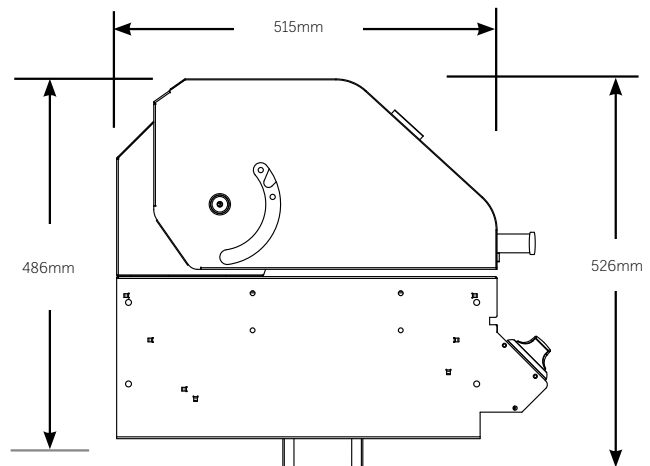

DISCOVERY 1100 BUILT-IN SERIES CUT OUT DIMENSIONS

For built-in installations: islands, masonry, other non-combustible material structures.

To suit models: 1100S and 1100E	3 burner	4 burner	5 burner
Width	720mm	880mm	1035mm
Height	280mm	280mm	280mm
Depth (includes 20mm rear ventilation clearance)	540mm	540mm	540mm
Clearance at rear (Min)	30mm	30mm	30mm
Minimum Clearance to Combustible Materials	450mm	450mm	450mm

To suit models BD16340, BD16350, BD16232, BD16242 and BD16252

Please note: Dimensions to be used as a guide only. All customers MUST refer to the user manual supplied with the product for detailed installation instructions.