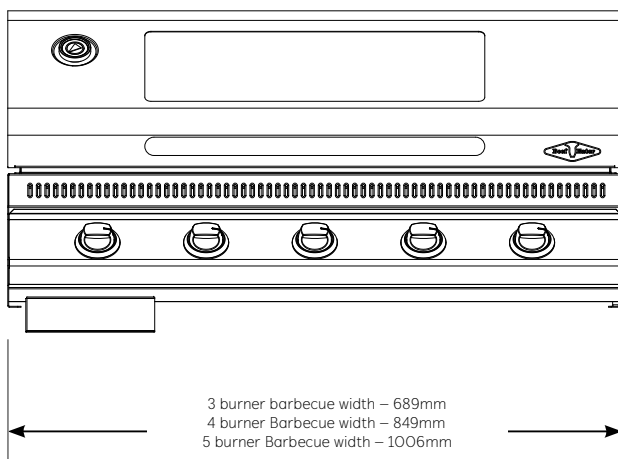

DISCOVERY 1100 BUILT-IN SERIES CUT OUT DIMENSIONS

For built-in installations: islands, masonry, other non-combustible material structures.

To suit models: 1100S and 1100E	3 burner	4 burner	5 burner
Width	720mm	880mm	1035mm
Height	280mm	280mm	280mm
Depth (includes 20mm rear ventilation clearance)	540mm	540mm	540mm
Clearance at rear (Min)	30mm	30mm	30mm
Minimum Clearance to Combustible Materials	450mm	450mm	450mm

To suit models BD16340, BD16350, BD16232, BD16242 and BD16252

Please note: Dimensions to be used as a guide only. All customers MUST refer to the user manual supplied with the product for detailed installation instructions.