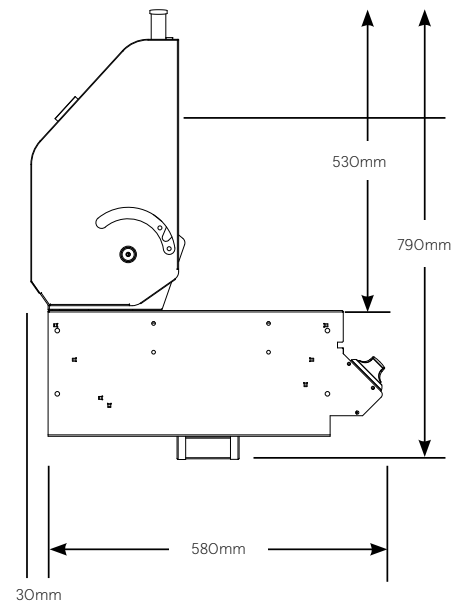

DISCOVERY 1100 BUILT-IN SERIES CUT OUT DIMENSIONS

For built-in installations: islands, masonry, other non-combustible material structures.

To suit models: 1100S and 1100E	3 burner	4 burner	5 burner
Width	720mm	880mm	1035mm
Height	280mm	280mm	280mm
Depth (includes 20mm rear ventilation clearance)	540mm	540mm	540mm
Clearance at rear (Min)	30mm	30mm	30mm
Minimum Clearance to Combustible Materials	450mm	450mm	450mm

To suit models BD16340, BD16350, BD16232, BD16242 and BD16252

Please note: Dimensions to be used as a guide only. All customers MUST refer to the user manual supplied with the product for detailed installation instructions.