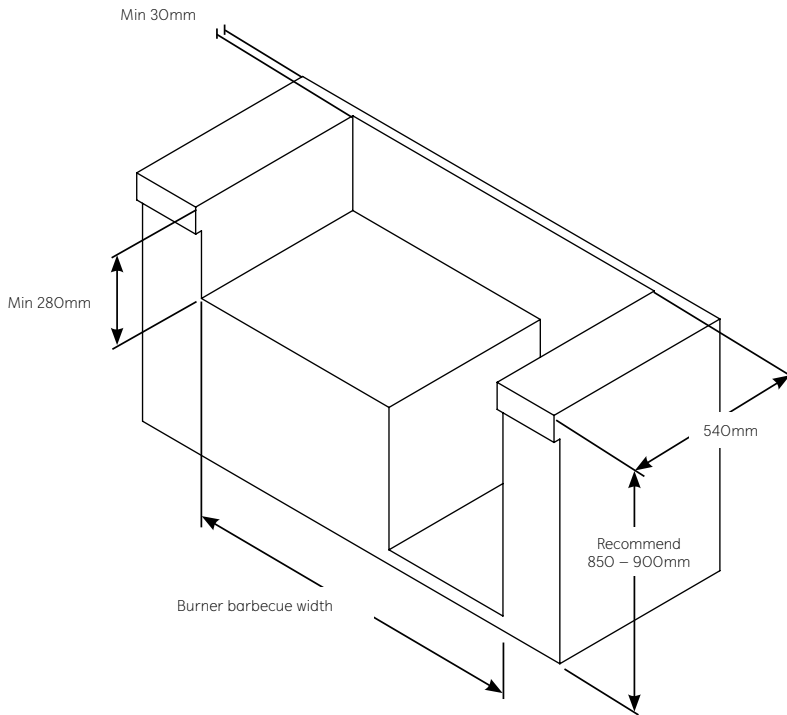

DISCOVERY 1100 BUILT-IN SERIES CUT OUT DIMENSIONS

For built-in installations: islands, masonry, other non-combustible material structures.

To suit models: 1100S and 1100E	3 burner	4 burner	5 burner
Width	720mm	880mm	1035mm
Height	280mm	280mm	280mm
Depth (includes 20mm rear ventilation clearance)	540mm	540mm	540mm
Clearance at rear (Min)	30mm	30mm	30mm
Minimum Clearance to Combustible Materials	450mm	450mm	450mm

To suit models BD16340, BD16350, BD16232, BD16242 and BD16252

Please note: Dimensions to be used as a guide only. All customers MUST refer to the user manual supplied with the product for detailed installation instructions.