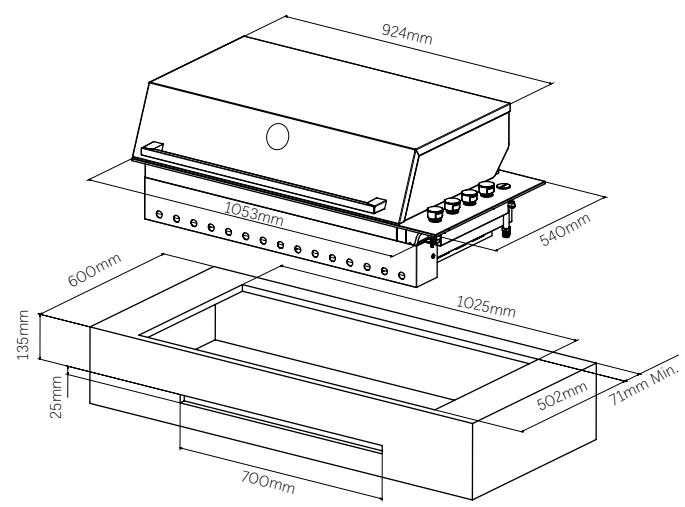

SIGNATURE PROLINE PRODUCT AND CUT-OUT DIMENSIONS

BSW316SA

BSL156SA

BSH156SA

Please note: Dimensions to be used as a guide only. All customers MUST refer to the user manual supplied with the product for detailed installation instructions.