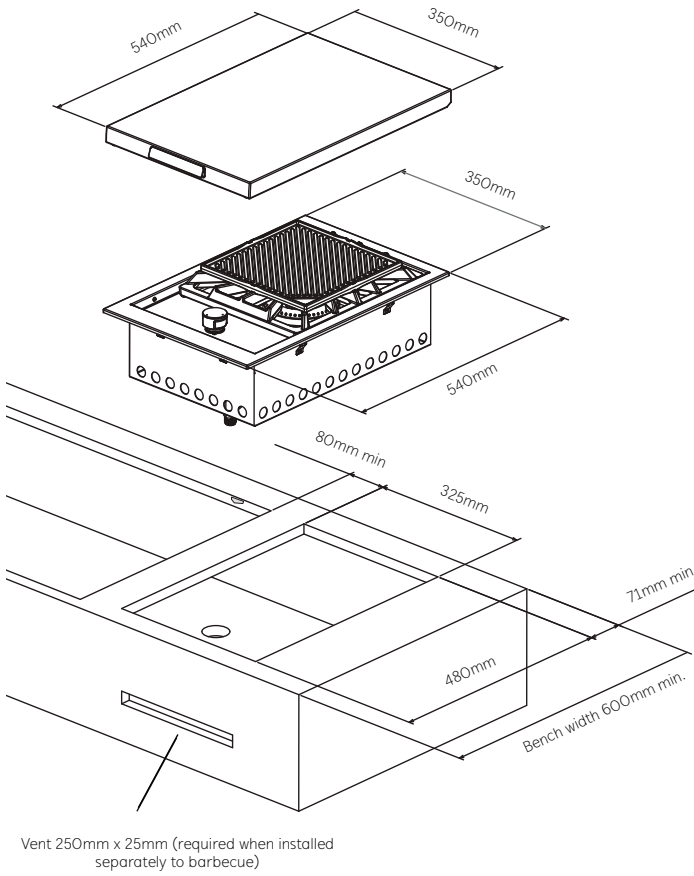

SIGNATURE PROLINE PRODUCT AND CUT-OUT DIMENSIONS

BSW316SA