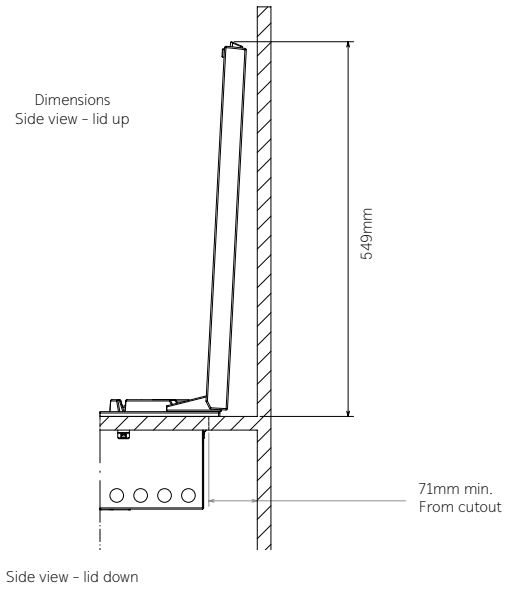

SIGNATURE PROLINE PRODUCT AND CUT-OUT DIMENSIONS

BSW316SA

BSL156SA

BSH156SA

Please note: Dimensions to be used as a guide only. All customers MUST refer to the user manual supplied with the product for detailed installation instructions.