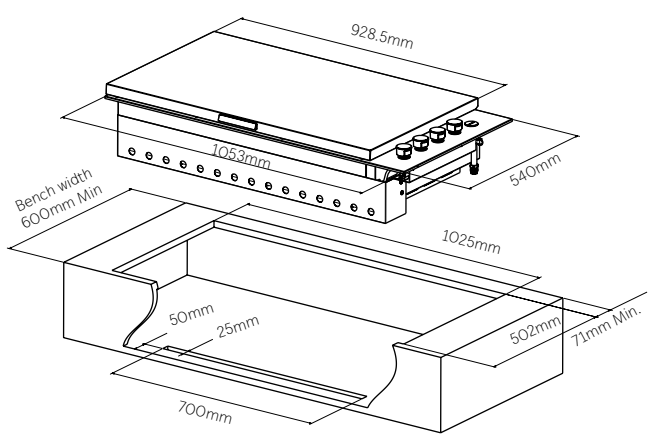

SIGNATURE PROLINE PRODUCT AND CUT-OUT DIMENSIONS

BSW316SA

BSL156SA

BSH156SA

Please note: Dimensions to be used as a guide only. All customers MUST refer to the user manual supplied with the product for detailed installation instructions.