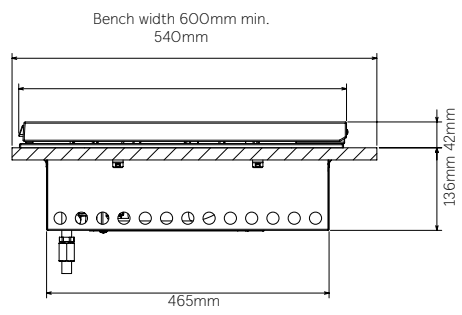

SIGNATURE PROLINE PRODUCT AND CUT-OUT DIMENSIONS

BSW316SA

BSL156SA

BSH156SA

Please note: Dimensions to be used as a guide only. All customers MUST refer to the user manual supplied with the product for detailed installation instructions.